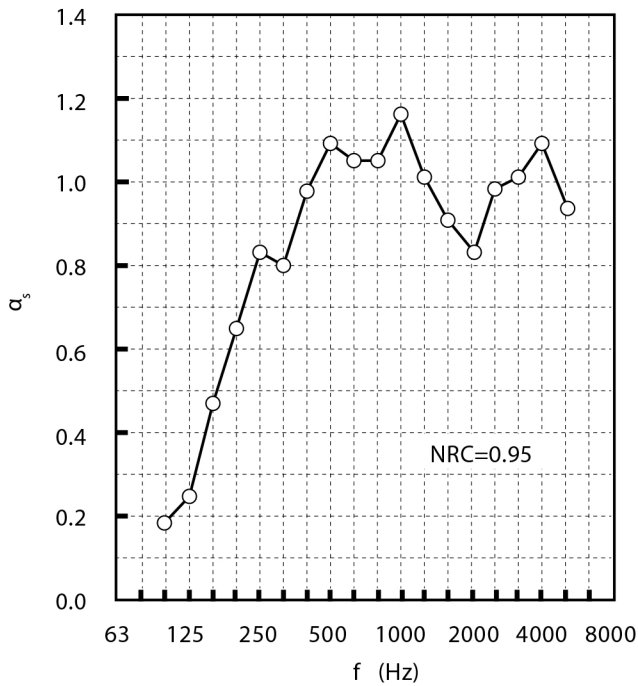

Sponsor:

Azzardo Sp. z o.o.
Strzeszyńska 33
60-479 Poznań
Poland

Product:

Colette wall panel

Material:

felt; bamboo,
wood fiber

Sound absorption coefficient test Panelio Wall Panels from Azzardo Sp. z o.o.

Hz	α_s
100	0.18
125	0.25
160	0.47
200	0.65
250	0.83
315	0.80
400	0.98
500	1.09
630	1.05
800	1.05
1000	1.16
1250	1.01
1600	0.91
2000	0.83
2500	0.98
3150	1.01
4000	1.09
5000	0.94
NRC	0.95